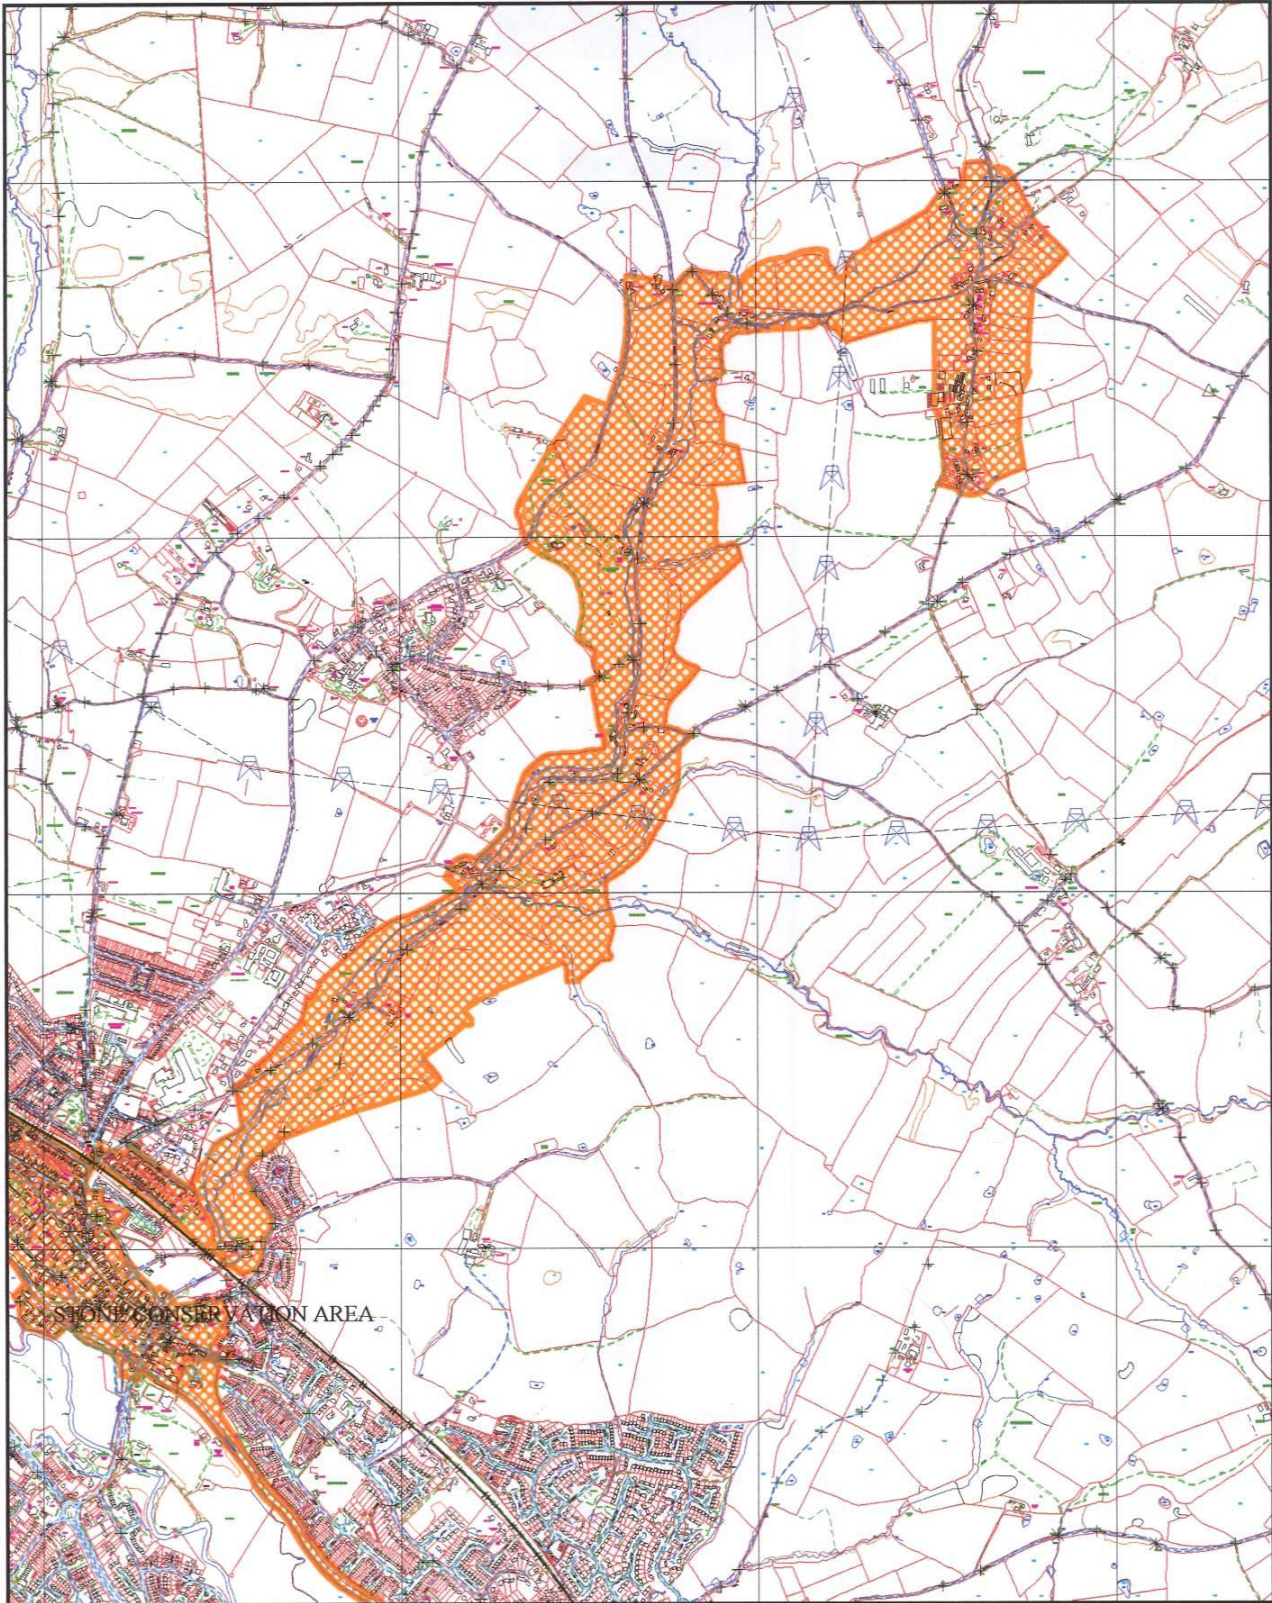

Stafford Borough Council No.17 MODDERSHALL

Conservation Areas

CONSERVATION AREAS SHOWN

Reproduced from the Ordnance Survey mapping with the permission of the Controller of Her Majesty's Stationery Office © Crown Copyright. Unauthorised reproduction infringes Crown copyright, and may lead to prosecution or civil proceedings.
Stafford Borough Council Licence No LA 079637
This copy has been produced specifically for Local Authority Purposes only.
No further copies may be made

Scale : 1 / 20000

By : R. P. L.

Department : TECHNICIANS